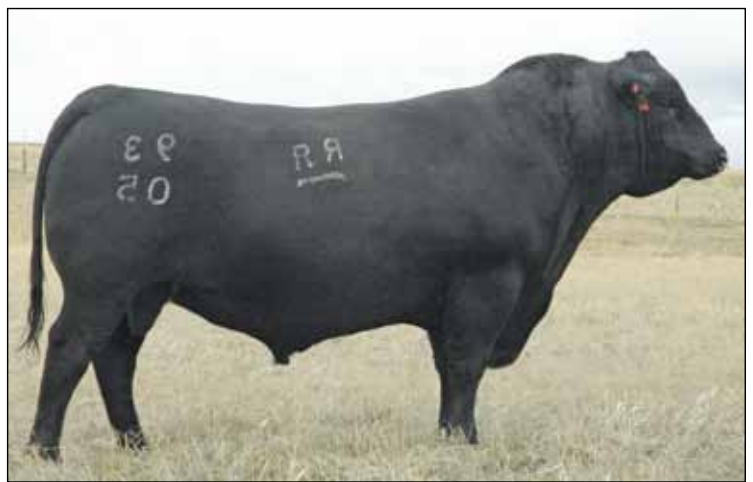

R REMINGTON SPARTAN 93R

Birth Date: March 24 2005 Tattoo: RCC 93R
GLENNIE SPARTAN 20R PERRYVILLE SPARTAN 54N
ANGUS ACRES SPARTAN 160L GLENNIE M'BROOK BEULAH 2N
ANGUS ACRES ROYAL VELVET 6J ANGUS ACRES JURASSIC 6F
ANGUS ACRES ROYAL VELVET 6E ANGUS ACRES ROYAL VELVET 6E
DURNESS JACK 92A
LAZY J LADY 19R
LAZY J JACK 8D
LAZY J ROYAL LADY 60G ANGUS ACRES BANDY 214Y
ANGUS ACRES DANDY 42D ANGUS ACRES ROYAL LADY 42B

BWT: 95 lbs. Adj 205D: 646 lbs. Adj. 365D: lbs.
BW+2.0 79% WW+34 70% YW+81 53% MILK-2 20% TM+15 CE-1.0 40% MCE:+2.0 15%
Owned with Remington Cattle Co. When LLB purchased 1/2 interest in this great young straight Canadian bred bull, he was the top selling Angus bull at their first production sale. He has incredible performance statistics and carcass data and is from a great, uniquely bred dam. Spartan daughters are the Lot 56 to Lot 61 heifers and his sons are the Lot 189 to 198 yearling bulls and Lot 312 to 323 two year old bulls. We are rapidly discovering the progeny of Spartan 93R are maturing into very functional females and herd sires.

S LLB CASINO 333W

Birth Date: April 1 2009 Tattoo: LLB 333W
ADELPHI TOM BOY 20H ANGUS ACRES TOM BOY 64D
FIGURE 8 ANGUS TOM BOY 509R ADELPHI BURGESS J 39X
FIGURE 8 ANGUS LADY 601J FIGURE 8 ANGUS BIG DEAL
FIGURE 8 ANGUS LADY 604G
KILMAURS DAQUANTAE 1H R R DAQUANTAE 789E AMF NHF
LLB KINCHTRY BEAUTY 317L KILMAURS MISS KELLY
DOUBLE J BEAUTY 403A DR BAROS OF PAT 330W
S A F JETSTREAM BEAUTY 1318

BWT: 80 lbs. Adj 205D: 814 lbs. Adj. 365D: 1344 lbs.
BW+1.9 34% WW+34 25% YW+54 16% MILK+12 14% TM+29 CE+2.5 P MCE:+6.5 P
Owned with Southland Angus. LLB Casino 333W was the $25,000 top selling bull calf in our 2009 fall sale. He is our best Tom Boy son to date, we are expecting great things from this young herd sire. His dam is a terrific Daquantae 1H daughter, now at Bandura Angus, that is a maternal sister to the $50,000 KBJ hers sire Conquer All 447J. We are confidently looking forward to his progeny in next year's sale.

T EARLY SUNSET SUPREME 21W

Birth Date: January 14 2009 Tattoo: MIJ 21W
HF KODIAK 5R MAF AMF NHF CAF SANDY BAR ADVANTAGE 43M
HF SUPREME 37T WILBAR RUBY 955N
HF BLACKBIRD 99H EXAR RITO 5072
HF BLACKBIRD 27C
KBJ RUSS 131K GDAR RUSS 896
EARLY SUNSET MAGNET 3P LLB DARLING 60X
BRIMAR BLACK MAGNET 27J RONAN BANDOLIER ESTON 34E
RONAN MAGNET 37F

BWT: 87 lbs. Adj 205D: 770 lbs. Adj. 365D: 1447 lbs.
BW+4.0 33% WW+46 22% YW+82 18% MILK+18 10% TM+41 CE-2.0 21% MCE:-1.0 7%
Supreme 21W was purchased last spring in the Early Sunset sale. His tremendously thick bodied herd sire, full of meat and potential. The sire 21W was a $21,000 selection by Jim Grant from Hamilton Farms. Watch for the offspring of this you Kodiak bred herd sire in our 2012 sale.